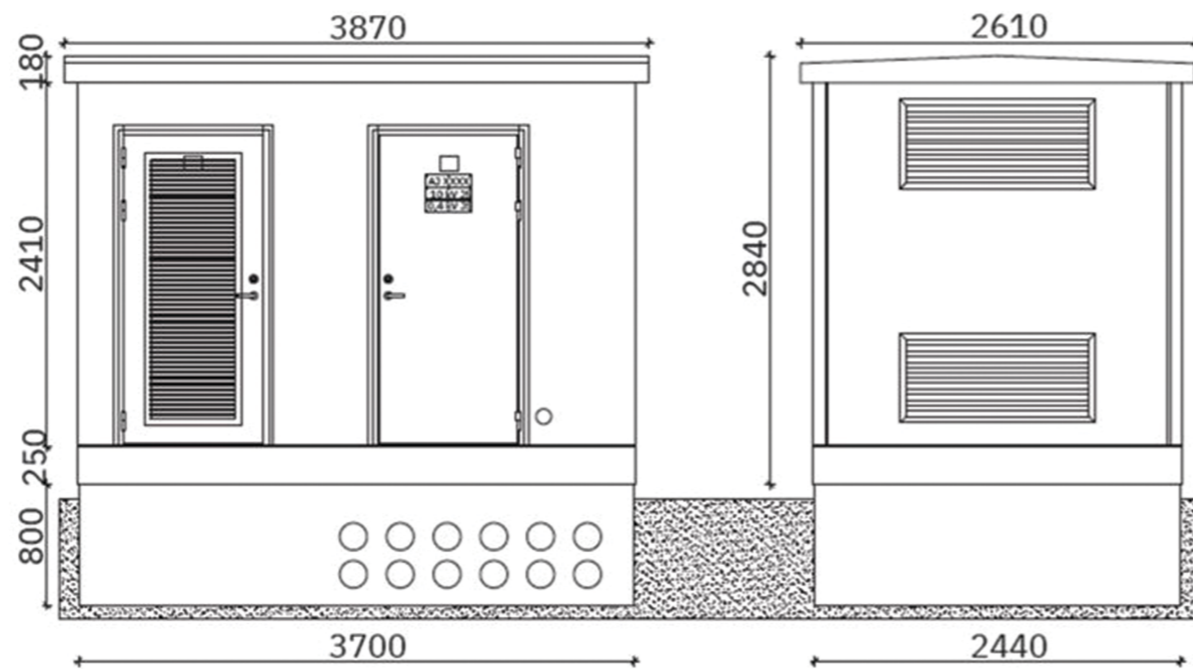

Indicative Electrical Infrastructure Cabinets

Proposed Wind Scheme at Mynydd y Gaer

December 2024

Scale 1:50 @ A3

Drwg: MG4-11f

SCALE 1:50 @A3