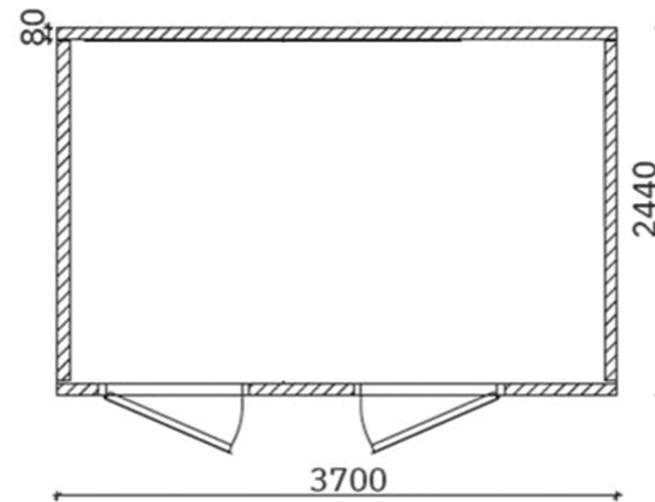

Indicative Electrical Infrastructure Cabinets

Proposed Wind Scheme at Mynydd y Gaer

December 2024

Scale 1:50 @ A3

Drwg: MG4-11f

SCALE 1:50 @A3